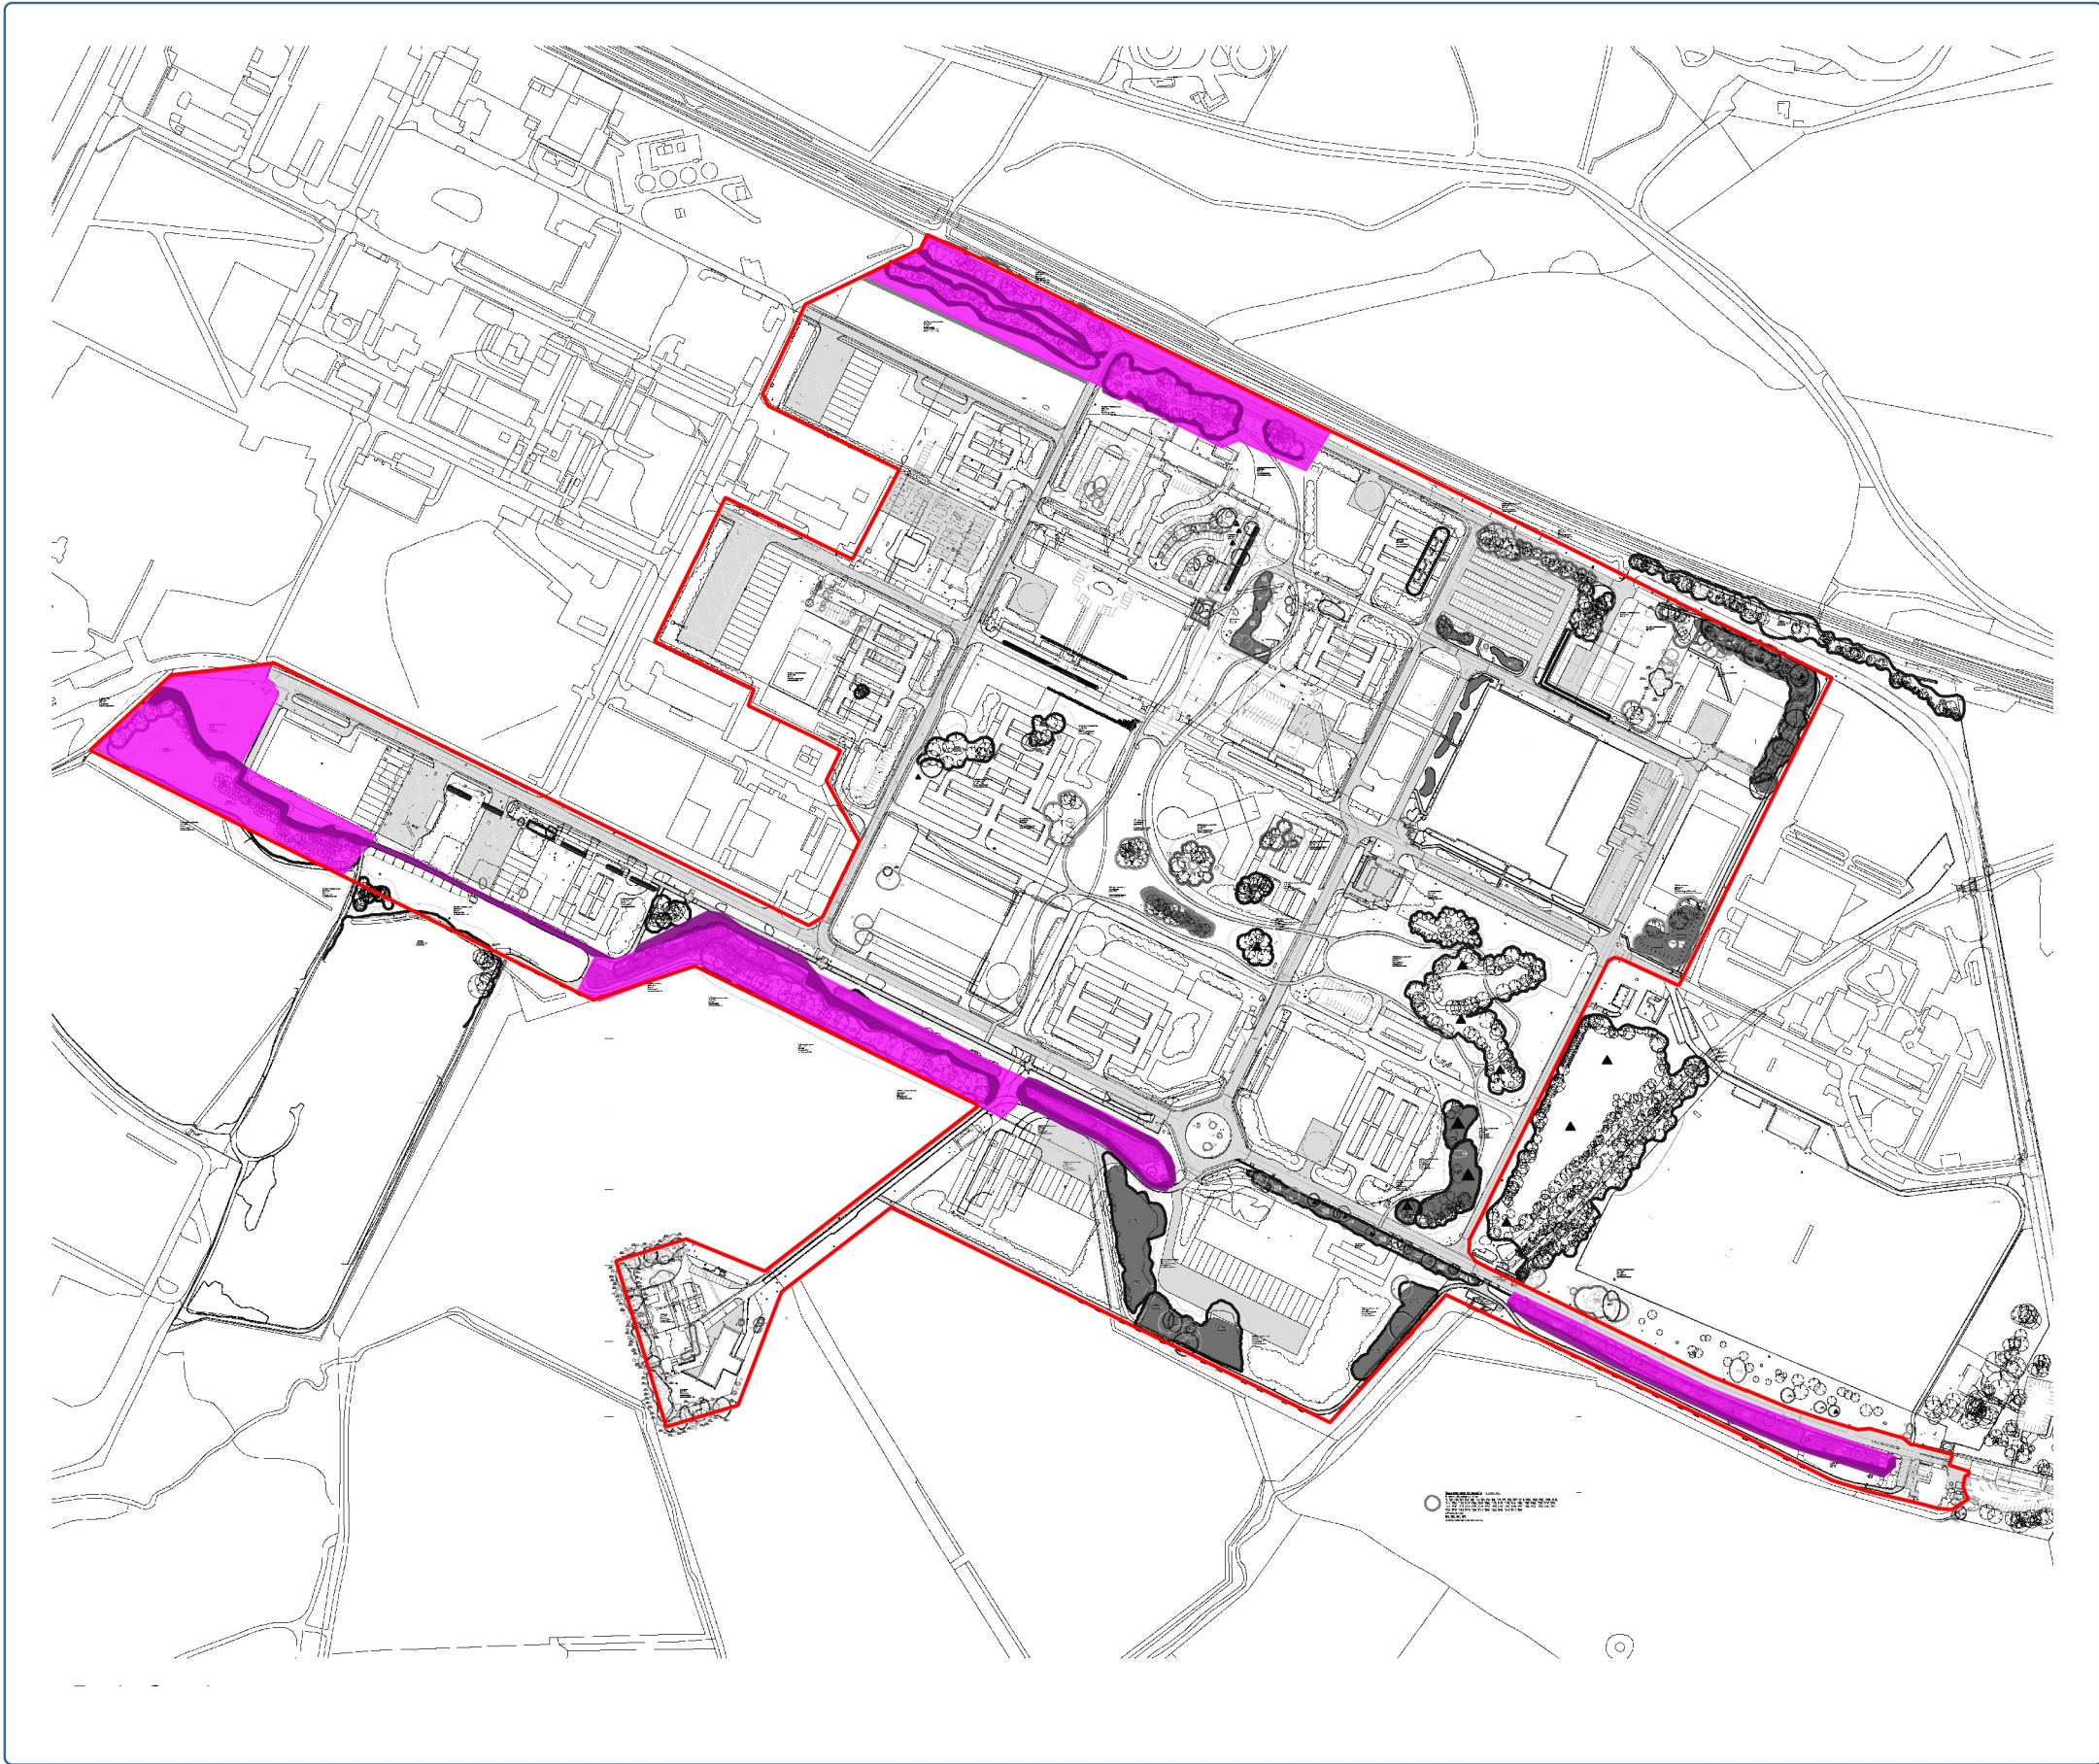

- Site boundary
- Existing dark corridors retained (<0.5 lux)
- Existing lux levels to be reduced (<0.5 lux)

Project Dorset Innovation Park LDO
 Drawing Title **Lighting Strategy for Bats**
 Scale As Shown (Approximate)
 Drawing No. 11286/P10A
 Date July 2018
 Checked LB/HM

Lion House, Rowcroft, Stroud, Gloucestershire GL5 3BY
 T: 01453 765 500 E: info@tylergrange.co.uk W: www.tylergrange.co.uk

- Site boundary
- Habitats where reptiles recorded during surveys
- Habitats to be managed for reptiles

Project	Dorset Innovation Park LDO
Drawing Title	Habitats to be managed for reptiles
Scale	As Shown (Approximate)
Drawing No.	11286/P11
Date	June 2018
Checked	LB/HM

Lion House, Rowcroft, Stroud, Gloucestershire GL5 3BY
 T: 01453 765 500 E: info@tylergrange.co.uk W: www.tylergrange.co.uk